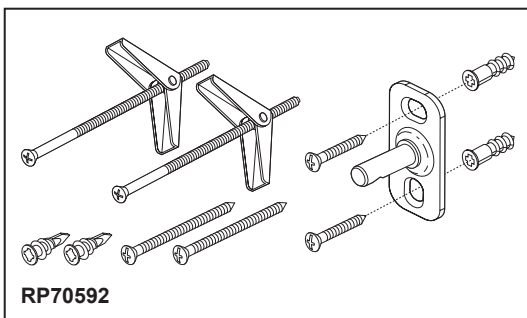

WARRANTY

- Parts and Finish – Lifetime limited warranty; or for commercial purchasers, 10 years for multi-family residential (apartments and condominiums) and 5 years for all other commercial uses, in each case from the date the product is received by the original purchaser or their authorized representative (installation contractor, etc.).
- Please go to www.brizo.com for the complete details of our limited warranty.