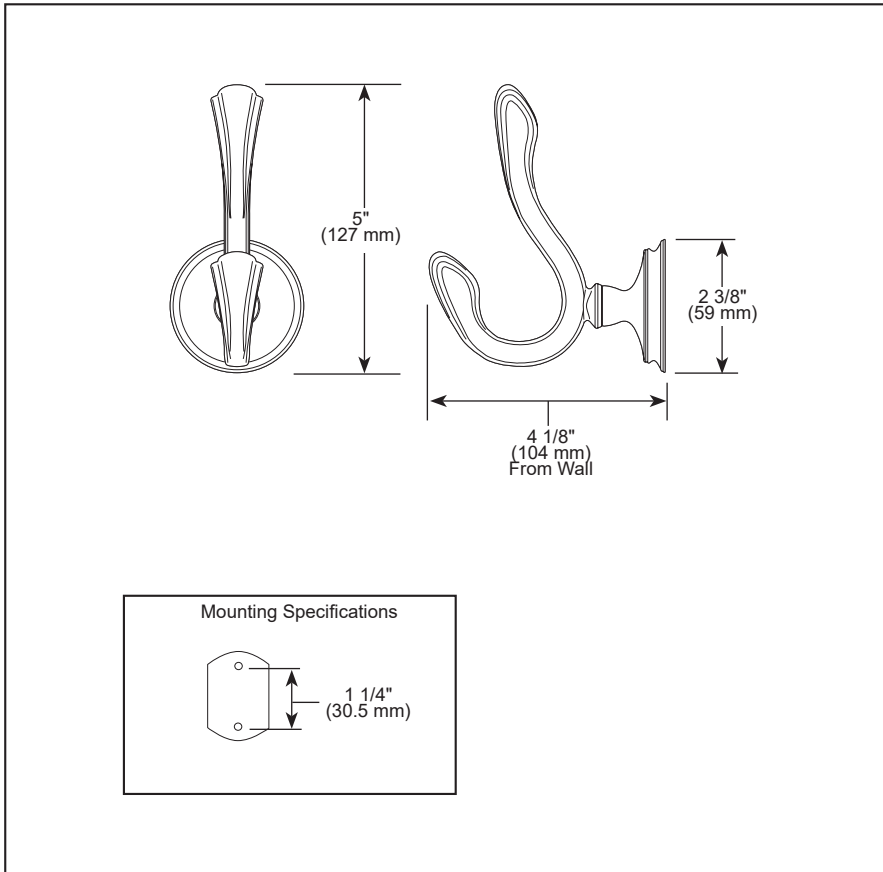

WARRANTY

- Parts and Finish – Lifetime limited warranty; or for commercial purchasers, 10 years for multi-family residential (apartments and condominiums) and 5 years for all other commercial uses, in each case from the date the product is received by the original purchaser or their authorized representative (installation contractor, etc.).
- Please go to www.brizo.com for the complete details of our limited warranty.